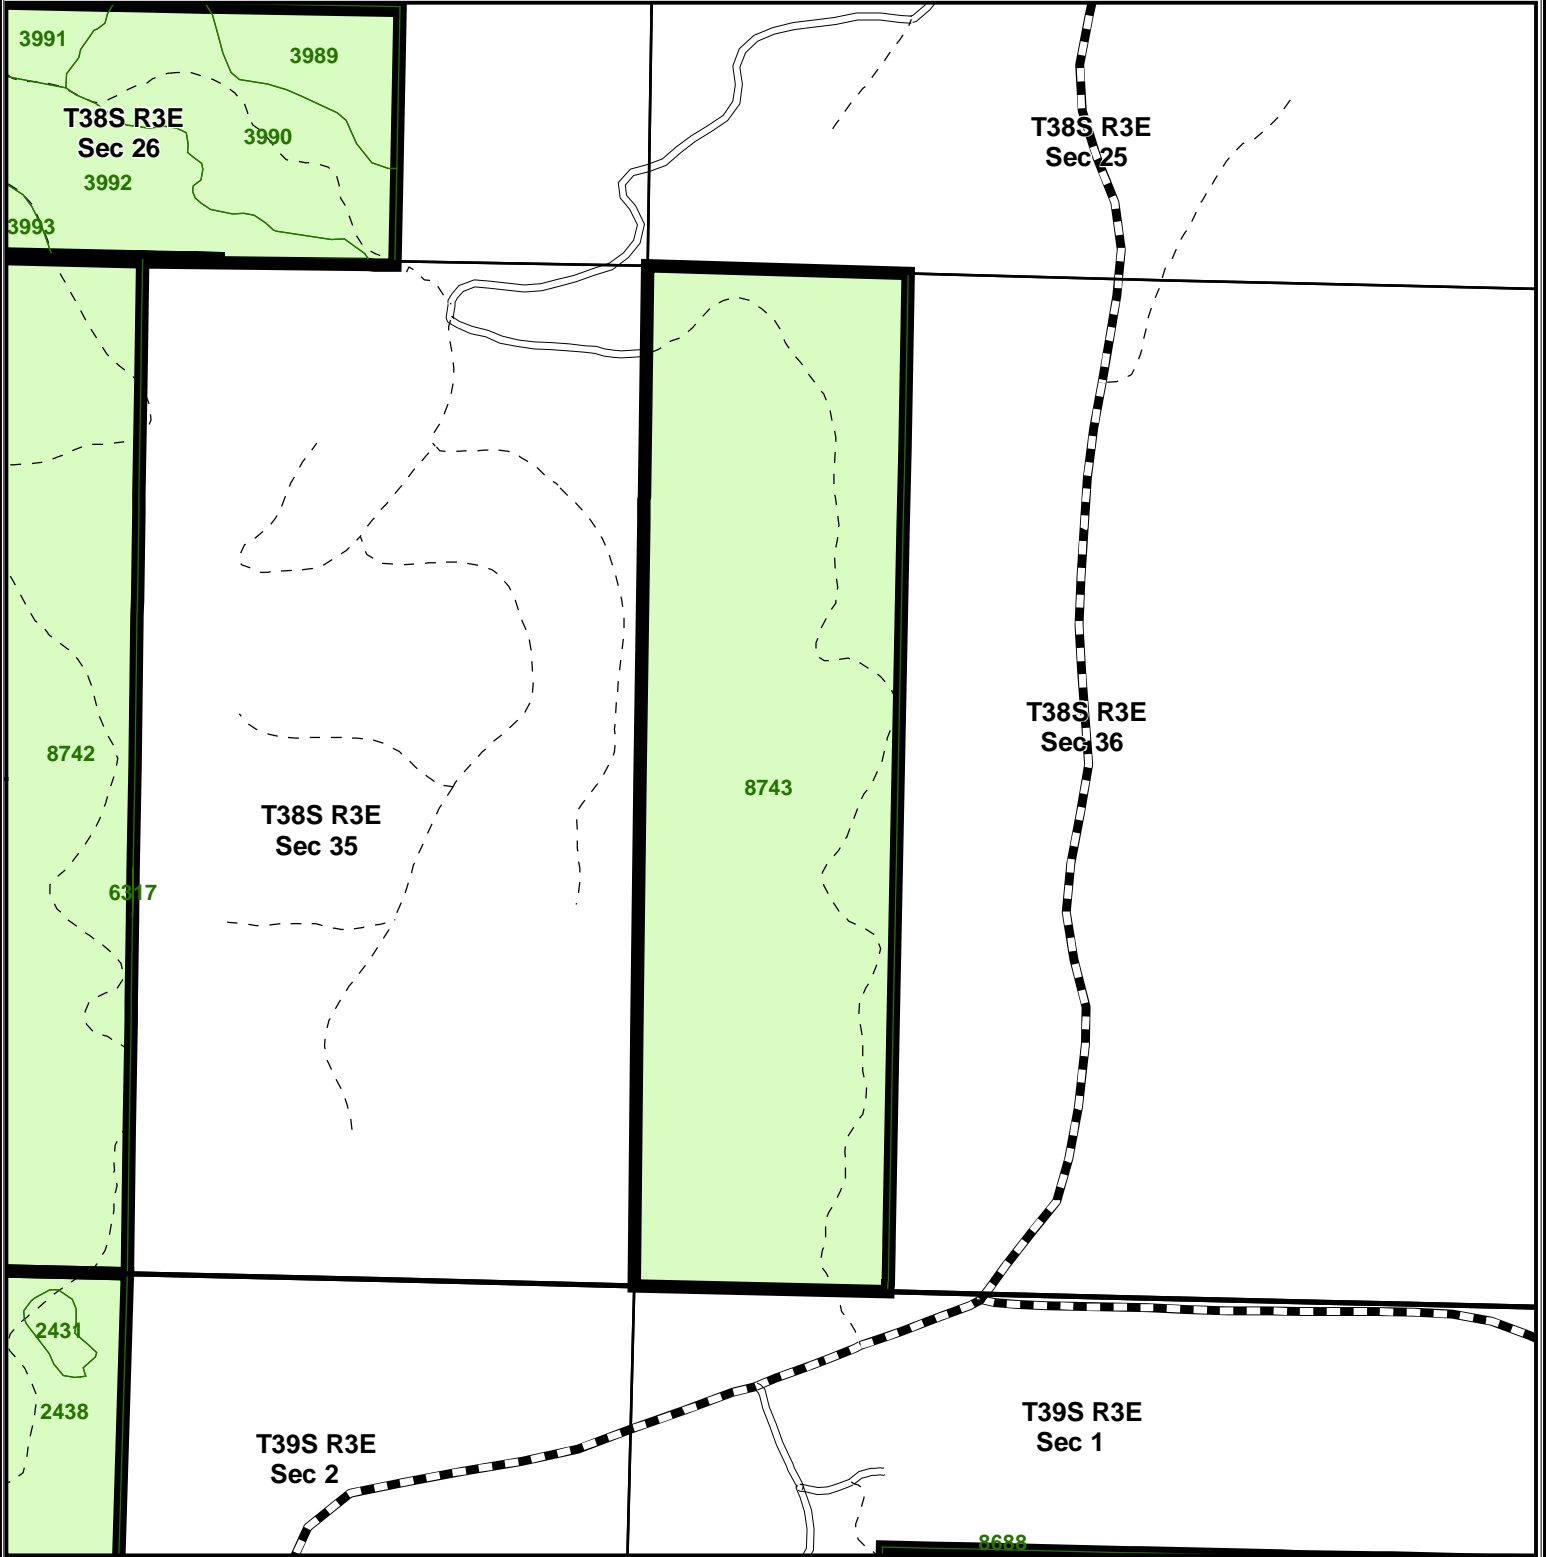

Legal: 38S03E36

GIS Acres: 164

Stand Map
Tract SO9
Howard Prairie - 3

Roads

- PITRUN
- NATIVE
- unknown
- Property for Sale
- Township - Range
- Section
- Stand
- property managed by Forest Capital Partners

1 in equals 1,000 ft

FCP does not warrant the accuracy or completeness of this product. The reader is responsible for correct use and interpretation.